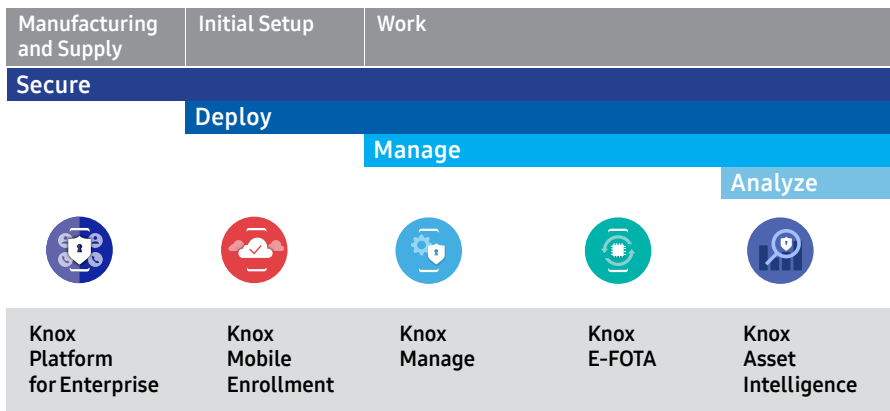

# Mobile management doesn't have to be complicated

Addressing complex enterprise mobility requirements is easy with Knox Suite, our end-to-end offering for device security, deployment, management and analytics. With Knox Suite, you can easily and proactively manage the entire enterprise mobility journey.